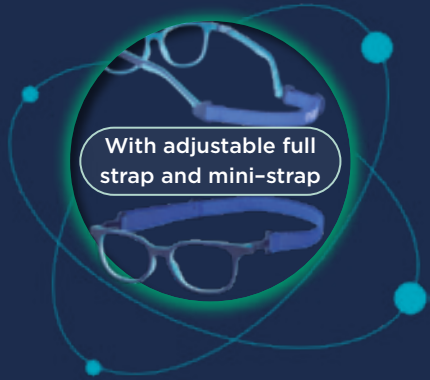

NANOGLOW

PIXEL 3.0

CALIBER				
45 (6-8 years)	45mm	132mm	15mm	36mm
47 (8-12 years)	47mm	132mm	16mm	38mm

Measures according to the DIN EN ISO 8624 standard.

SMALL HINGE