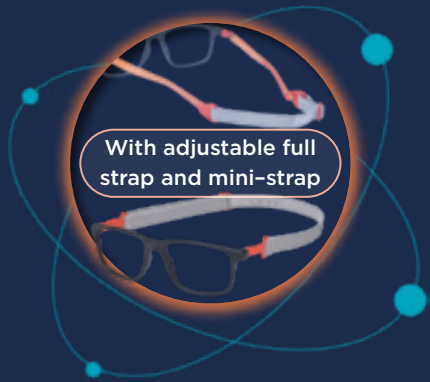

MATTE NAVY/GREEN GLOW
50:NAO3031150 52:NAO3031152

FANGAME 3.0

NANOGLOW

FANBOY 3.0

CALIBER				
52 (14-16 years)	52mm	148mm	15mm	38mm
54 (+16 years)	54mm	148mm	16mm	39mm

Measures according to the DIN EN ISO 8624 standard.