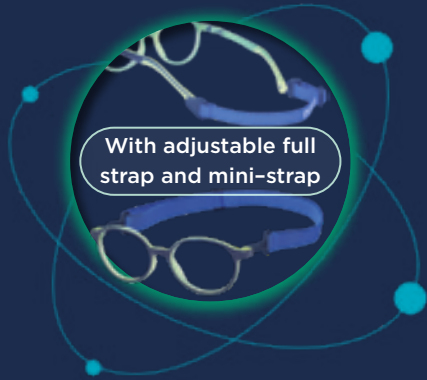

NANOGLOW

FLICKER 3.0

CALIBER				
44 (4-6 years)	44mm	120mm	14mm	37mm
46 (6-8 years)	46mm	132mm	14mm	39mm
48 (8-12 years)	48mm	132mm	15mm	40mm

Measures according to the DIN EN ISO 8624 standard.

NEW

BICOLOR NAVY/YELLOW GLOW

44:NAO3181344 46:NAO3181346 48:NAO3181348