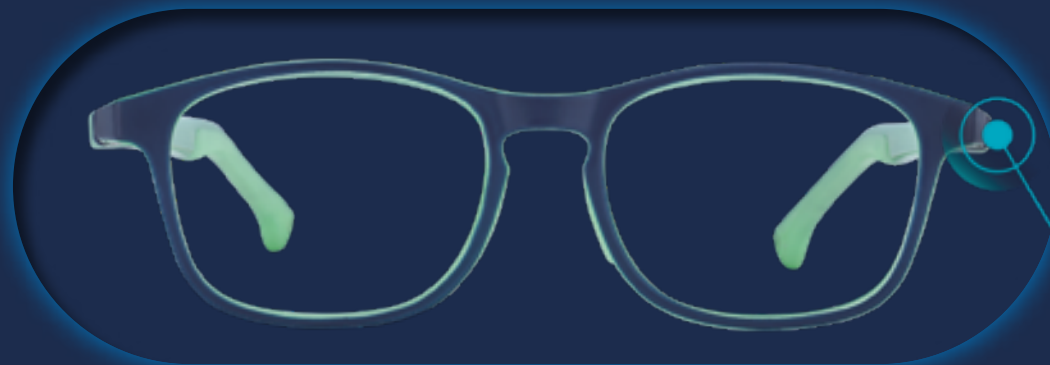

NANOGLOW

POWER UP 3.0

CALIBER

48 (8-12 years)	48mm	132mm	15mm	37mm
50 (12-14 years)	50mm	132mm	15mm	39mm

Measures according to the DIN EN ISO 8624 standard.

SMALL HINGE