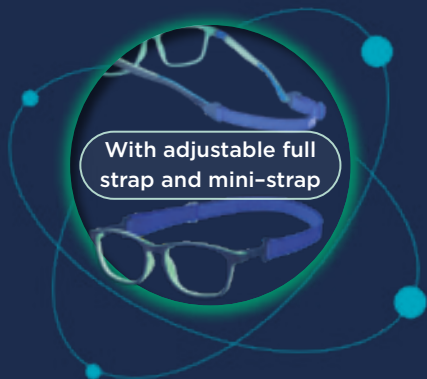

NANOGLOW

POWER UP 3.0

CALIBER

48 (8-12 years)	48mm	132mm	15mm	37mm
50 (12-14 years)	50mm	132mm	15mm	39mm

Measures according to the DIN EN ISO 8624 standard.

SMALL HINGE