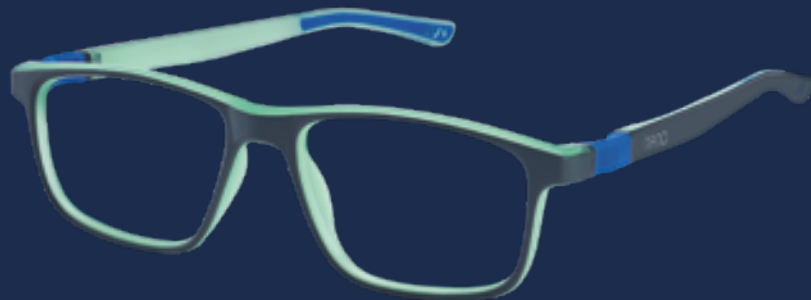

MATTE NAVY/GREEN GLOW
50:NAO3031150 52:NAO3031152

FANGAME 3.0

NANOGLOW

FANBOY 3.0

CALIBER				
52 (14-16 years)	52mm	148mm	15mm	38mm
54 (+16 years)	54mm	148mm	16mm	39mm

Measures according to the DIN EN ISO 8624 standard.

MEDIUM HINGE

SATIN BLACK/ORANGE GLOW/DARK ORANGE
48:NAO3171752 50:NAO3171754

CRYSTAL BLUE/BLUE GLOW/GREEN
48:NAO3171852 50:NAO3171854

BICOLOR SATIN GREY/GREEN GLOW/BLUE
48:NAO3171952 50:NAO3171954

BICOLOR BLACK/YELLOW GLOW
48:NAO3172052 50:NAO3172054