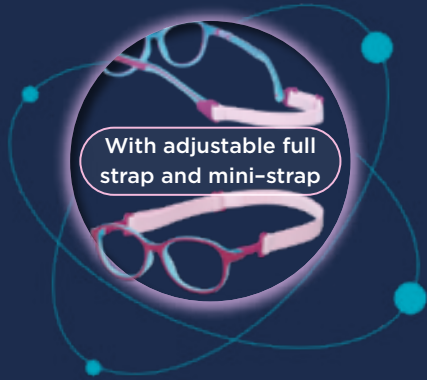

CAMPER 3.0

NANOGLOW

SPRITE 3.0

CALIBER				
44 (4-6 years)	44mm	120mm	13mm	35mm
46 (6-8 years)	46mm	132mm	14mm	38mm

Measures according to the DIN EN ISO 8624 standard.

SMALL HINGE

CRYSTAL NAVY/YELLOW GLOW
44:NAO3060744 46:NAO3060746