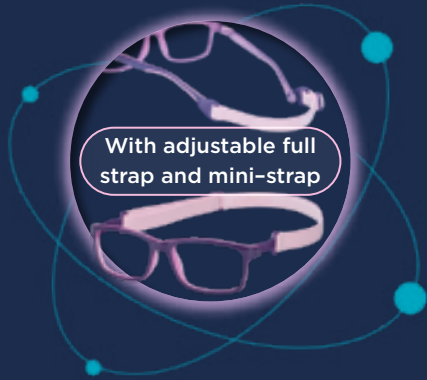

NANOGLOW

FANGAME 3.0

CALIBER

50 (12-14 years)	50mm	133mm	15mm	34mm
52 (14-16 years)	52mm	133mm	15mm	35mm

Measures according to the DIN EN ISO 8624 standard.

MEDIUM HINGE