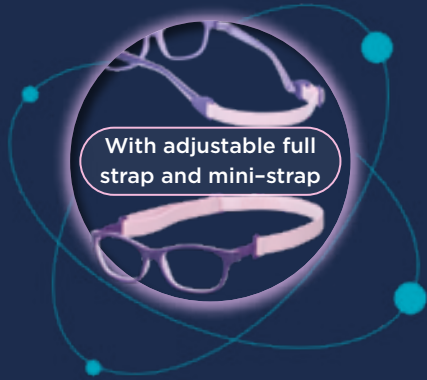

NANOGLOW

CAMPER 3.0

CALIBER				
44 (4-6 years)	44mm	117mm	13mm	32mm
46 (6-8 years)	46mm	135mm	14mm	33mm

Measures according to the DIN EN ISO 8624 standard.

MEDIUM HINGE