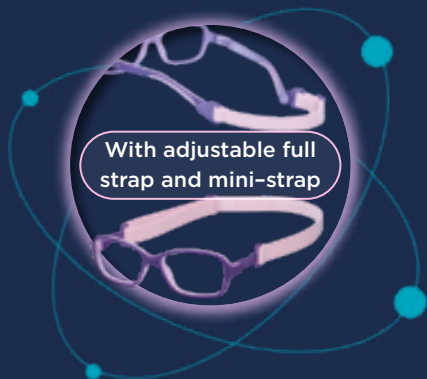

NANOGLOW

RE-PLAY 3.0

CALIBER				
44 (4-6 years)	44mm	116mm	13mm	31mm
46 (6-8 years)	46mm	133mm	14mm	32mm

Measures according to the DIN EN ISO 8624 standard.

MEDIUM HINGE